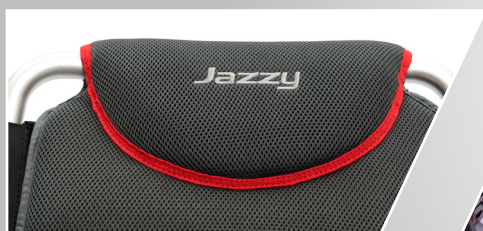

PRIDE[®]
MOBILITY
LIVE YOUR BEST[®]

Tel: +31 (0)85-0408630 . Fax: +31 (0)85-0430039
pridemobility.eu . info@prideeurope.nl

Experience the beauty of lightweight travel with the i-Go®+. This compact power chair folds in just a few simple steps for effortless transport. The i-Go®+ makes traveling a breeze with its convenient storage.

Comfort headrest

Swing away controller

Underseat storage

Specifications

Weight capacity	113 kg
Speed	Up to 5,8 km/h
Range per charge	Up to 15 km
Turning radius	616 mm
Ground clearance	79 mm
Length	1016 mm
Width	597 mm
Drive wheels	12" pneumatic
Caster wheels	8" solid
Drive	Two motor, rear-wheel drive
Weight without batteries	24 kg
Batteries	Type: Lithium ion Size: 18.2 Ah
More?	Download our specifications sheet on the website

Features

- A compact and lightweight design makes traveling a breeze
- Back seat pocket for extra storage while on-the-go
- Folds in just a few simple steps for effortless transport
- Large foot platform to accommodate the user's comfort
- Specialty foam seat design for extra comfort